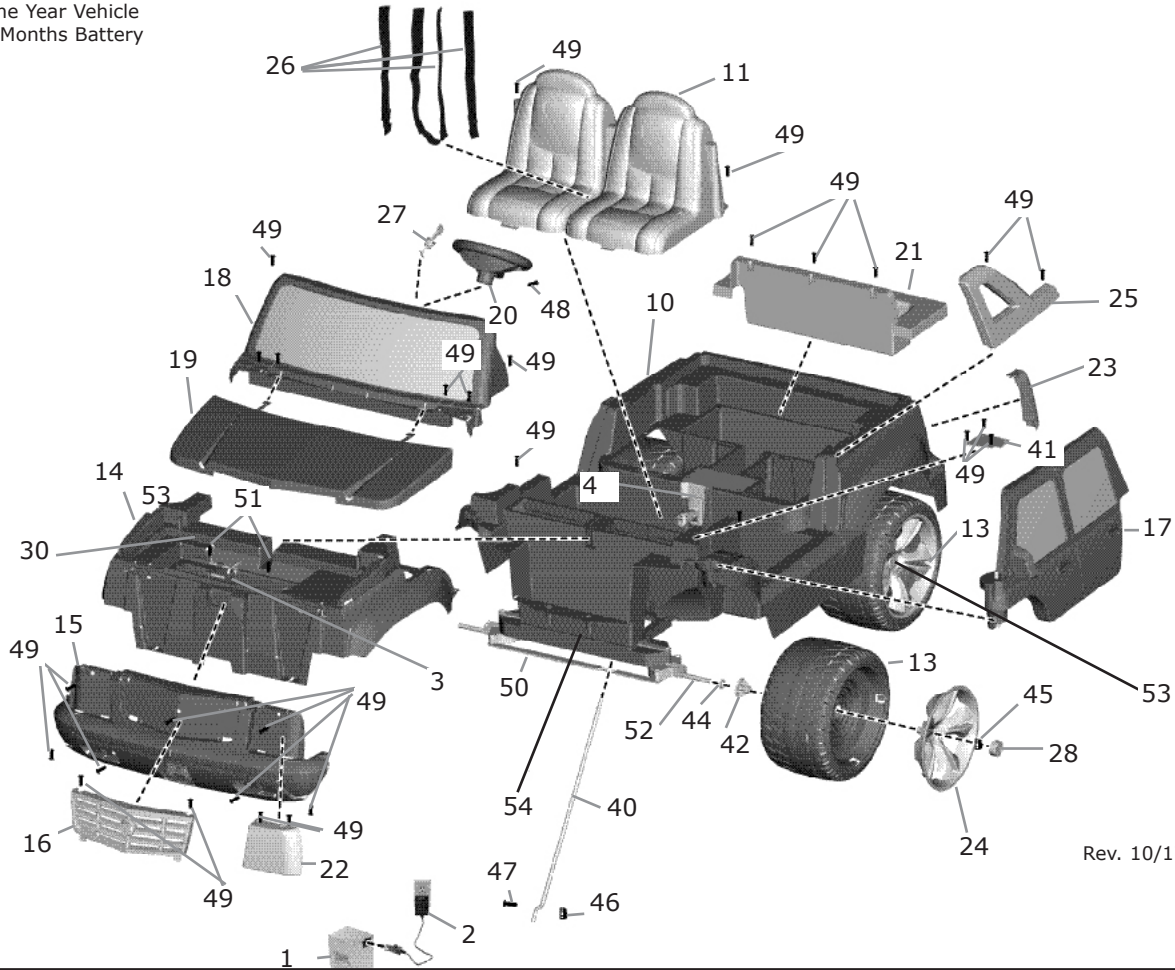

# L7824 Cadillac Escalade Refresh

12V Advanced Series

Rev. 10/17/07

Item No.	Description	Part No.	Qty.	Item No.	Description	Part No.	Qty.	Item No.	Description	Part No.	Qty.
<b>Working / Electrical Parts</b>				27.	Key Assembly	H0440-9049	1	53.	.437 Cap Nut	0801-0226	4
1.	12V Battery	00801-1460	1	28.	Hubcap	G3740-2429	4	54.	Front Module	L7824-2309	1
2.	12V Charger w/Probe	00801-1480	1	<b>30. Radio w/ batt cover)</b>				<b>H0438-9329 1</b>			
3.	<b>Harness Assy</b>	<b>H0440-9799 1</b>		<b>(Radio Replaceable By Consumer By Ordering Part #18 Windshield/Dash/Radio)</b>							
4.	Shifter Assembly	H0440-9159	1	<b>Parts Not Shown</b>							
<b>Plastic / Other Parts</b>				<b>Hardware / Metal Parts</b>							
10.	Body	N/A	1	40.	Steering Column	H0440-4479	1	Parts Bag	3800-8404	1	
11.	Seat	L7824-2659	1	41.	Door Plate	3800-8060	2	Hardware Bag	H0440-9289	1	
13.	Left Wheel	G3740-2409	2	42.	Bushing	B9785-2229	2	Owners Manual	L7824-0920	1	
14.	Front End w/clip	N/A	1	44.	7/16 Washer	0801-0196	2	Decal Sheet	L7824-0310	1	
15.	Bumper	L7824-9359	1	45.	3/8-16 Lock Nut	00905-0116	2	<b>Switch (Shift/Rocker)</b>	<b>00801-0923 1</b>		
16.	Grille	H0440-6379	1	46.	8-32 Lock Nut	N/A	1	<b>Footswitch (Plunger)</b>	<b>00801-1566 1</b>		
17.	Door (Left)	L7824-9729	1	(Order Hardware Bag)				Footboard Assy.	L7824-9399	1	
18.	Windshield/Dash/Radio	L7824-9639	1	47.	8-32 x 3/4 Screw	N/A	1	<b>Motor w/Pinion</b>	<b>00968-2701 2</b>		
19.	Hood	L7824-2619	1	(Order Hardware Bag)				<b>Gearbox</b>	<b>00968-2815 2</b>		
20.	Steering Wheel	H0440-9089	1	48.	6 x 1 1/2 Screw	N/A	1	<b>Mtr Gr Box Assy</b>	<b>00968-2931 2</b>		
21.	Truck Bed	N/A	1	(Order Hardware Bag)				Door (Right)	L7824-9709	1	
22.	Headlights Bagged	3800-7897	1	49.	8 x 3/4 Screw	00913-8001	36	Channel Cover	L7824-2259	1	
23.	Taillights Bagged	3800-7898	1	50.	Steering Linkage	H0440-9429	1	Battery Life Indicator	J4394-9059	1	
24.	Wheel Cover	G3740-6439	4	51.	1/4 x 1 1/4 Screw	N/A	2	Right Wheel	G3740-2419	2	
25.	Wing (Left & Right)	3800-7906	1	(Order Hardware Bag)				Rear Axle	H0440-4519	1	
26.	Seatbelt Set	74440-5349	1	52.	Front Axle	H0440-4539	2	Lower Crossbar	H0440-4419	1	
								Driver	74460-2249	2	
								Assembly Tool (Wrench)	00801-1567	1	
								Hi-Speed Lock-Out Screw	0801-0198	1	
								Steering Column Cap	00801-1620	1	